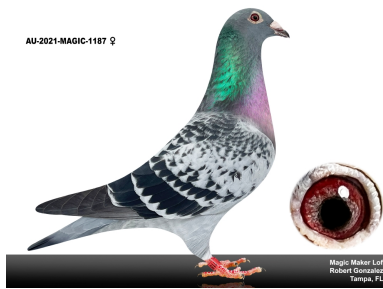

Magic Maker Loft

AU-2021-MAGIC-1187 LINE BRED TO MAGIC MAKER

AU-2021-MAGIC-1187 LINE BRED TO MAGIC MAKER

BC, Hen
MAGIC MAKER
THE SIRE OF 1187 IS A DIRECT SON OF PURE MAGIC JR SIRE TWO TWO CONCOURSE WINNERS WHEN HE WAS MATED TO CARRIE'S MAGIC 1st GREATER TAMPA BAY CONCOURSE 2278 B. 142 L. 261 MILES LOFTS, HER CHILDREN HAVE BRED SEVERAL DIPLOMA AND RACE WINNERS, INCLUDING 1st GHC 2505 BIRDS AND 110 LOFTS 206 MILES 1187 DAM A FULL SISTER OF DOMINATOR SON SOUTHERN MAGIC ONE OF THE BEST BIRD HAVE EVER RAISED HE IS A DOUBLE GRANDSON OF MY FOUNDATION COCK MAGIC MAKER

Robert Gonzalez
Magic Maker Loft
3128 Smither Road
Tampa, FL 33618
813 245-9669
racepigeon@aol.com

Signature: _____

January 24, 2023

03-MAGIC-2335 PURE MAGIC JR.

BC, Cock
MAGIC MAKER 73
PURE MAGIC JR. SIRE TO 1st FLORIDA FEDERATION 400M, 143 LOFTS 1880 BIRDS ALSO SIRE TO 2nd 200 MILES MERCEDES CLASSIC, 2335 SON OF PURE MAGIC (1st CHAMPION BIRD GREATER TAMPA BAY CONCOURSE, AND 1st AU HALL OF FAME) HIS DAM BETTY (2778 X 132) GRAND MOTHER 1st GHC CLASSIC SISTER OF MAGIC MAKER

AU-2012-THP-2173

BC, Cock
MAGIC MAKER 73
2173 IS A SON OF PURE MAGIC JR. A SUPER BREEDER FOR ME HIS CHILDREN AND GRANDCHILDREN ARE BREEDING WINNERS HE IS A SON OF PURE MAGIC X BETTY AND THE DAM OF 2173 CARRIE'S MAGIC WAS 1st GREATER TAMPA BAY CONCOURSE 2278 BIRDS, 142 LOFTS, 261 MILES SHE WAS A TOP RACER AND NOW A TOP BREEDER