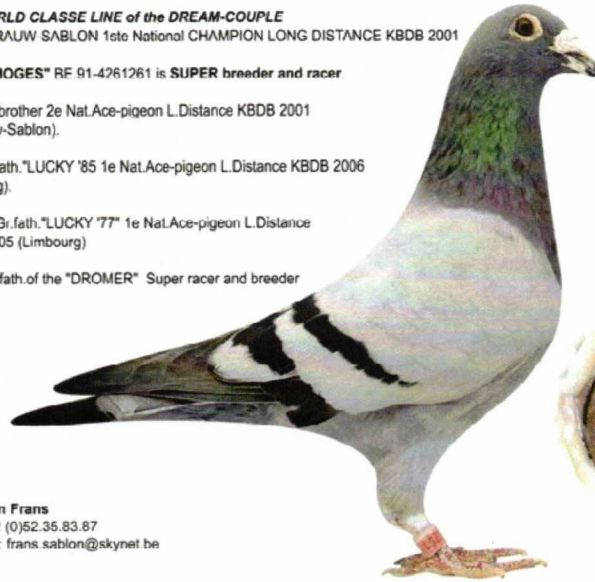

The demand for our De Rauw Sablon Marcel Aelbrecht pigeons will be much greater than the supply! McLaughlin Lofts is breeding from 13 pair of intensely selected Belgian Sablon and Aelbrecht pigeons. We will put our pigeons up against any.

THE WORLD CLASSE LINE of the DREAM-COUPLE
BY : DE RAUW SABLON 1^{ste} National CHAMPION LONG DISTANCE KBDB 2001

The "LIMOGES" RF 91-4261261 is **SUPER breeder and racer**

He is full brother 2e Nat.Ace-pigeon L.Distance KBDB 2001 (De Rauw-Sablon).

He is Gr.fath."LUCKY '85 1e Nat.Ace-pigeon L.Distance KBDB 2006 (Limbourg).

He is Gr.Gr.fath."LUCKY '77" 1e Nat.Ace-pigeon L.Distance KBDB 2005 (Limbourg)

He is Gr. fath. of the "DROMER" Super racer and breeder