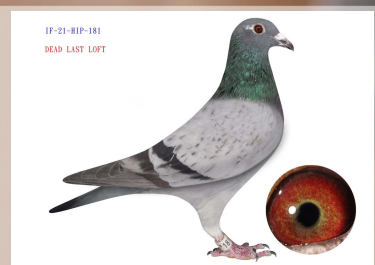

2008 2008 WOODS 8088

Gordon
 Flown out to 300 as yb -6th @ 300, then stocked. Sire was sold to Taiwan. Dam was foundation hen.

2004 2004 LONE STAR 0030

Gordon
 Consistent racing cock, retired to breeding loft where he

2022 2003 LONE STAR 0856

Chula
 Gordon
 Great racing hen and breeder

1994 1994 BAN 0911

Gordon
 Woods Gordon Family Foundation Cock for years. Bred

2004 2004 LONE STAR 0044

The Broken Leg Hen
 Gordon
 Excellent racer as a Young Bird
 5th 500 miles as a Yearling
 Very good breeding hen at the long distance races.

2021 IF-21-HIP-181

SEX: COCK
 FAMILY: Morris Gordon
 COLOR: pencil
 JFL Butch woods Morris Gordon's The Old line Gordons:
 Performance throughout the pedigree Line bred to "The Broken Wing Hen" a foundation breeder and superb at the long distances when the weather got hot and head winds Bred for stock. Brothers and sisters are winning diplomas for JFL out to 500 miles.